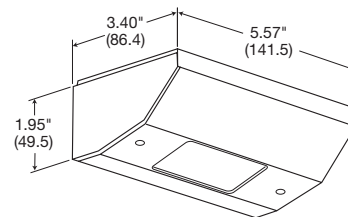

Description	Material	Catalog Number
Slim Box	Stainless Steel	RU100SS
	White Metal	RU100W
	White Nylon	RU170W*
GFCI Fit Box	Stainless Steel	RU200SS
	White Metal	RU200W
	White Nylon	RU270W*

Note: *Steel box with nylon cover.

Dimensions

Slim Box

GFCI Fit Box

Vertical Mount

Horizontal Mount

NEC® is a registered trademark of the National Fire Protection Association (NFPA).