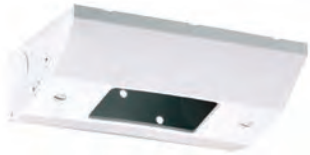

Features

These boxes comply with the NEC® for kitchen receptacles, with placement not more than 20 inches above the counter surface. They can also be placed under counter islands, not lower than 15 inches from the surface.

- Available with nylon or metal cover
- Custom configurable, accepts any decorator style device
- Mounting hardware included
- UL Listed E31999 and CSA Certified under cabinet boxes

RU100W

RU200SS

Under Cabinet/Counter Power Distribution

Description	Material	Catalog Number
Slim Box	Stainless Steel	RU100SS
	White Metal	RU100W
	White Nylon	RU170W*
GFCI Fit Box	Stainless Steel	RU200SS
	White Metal	RU200W
	White Nylon	RU270W*

Note: *Steel box with nylon cover.